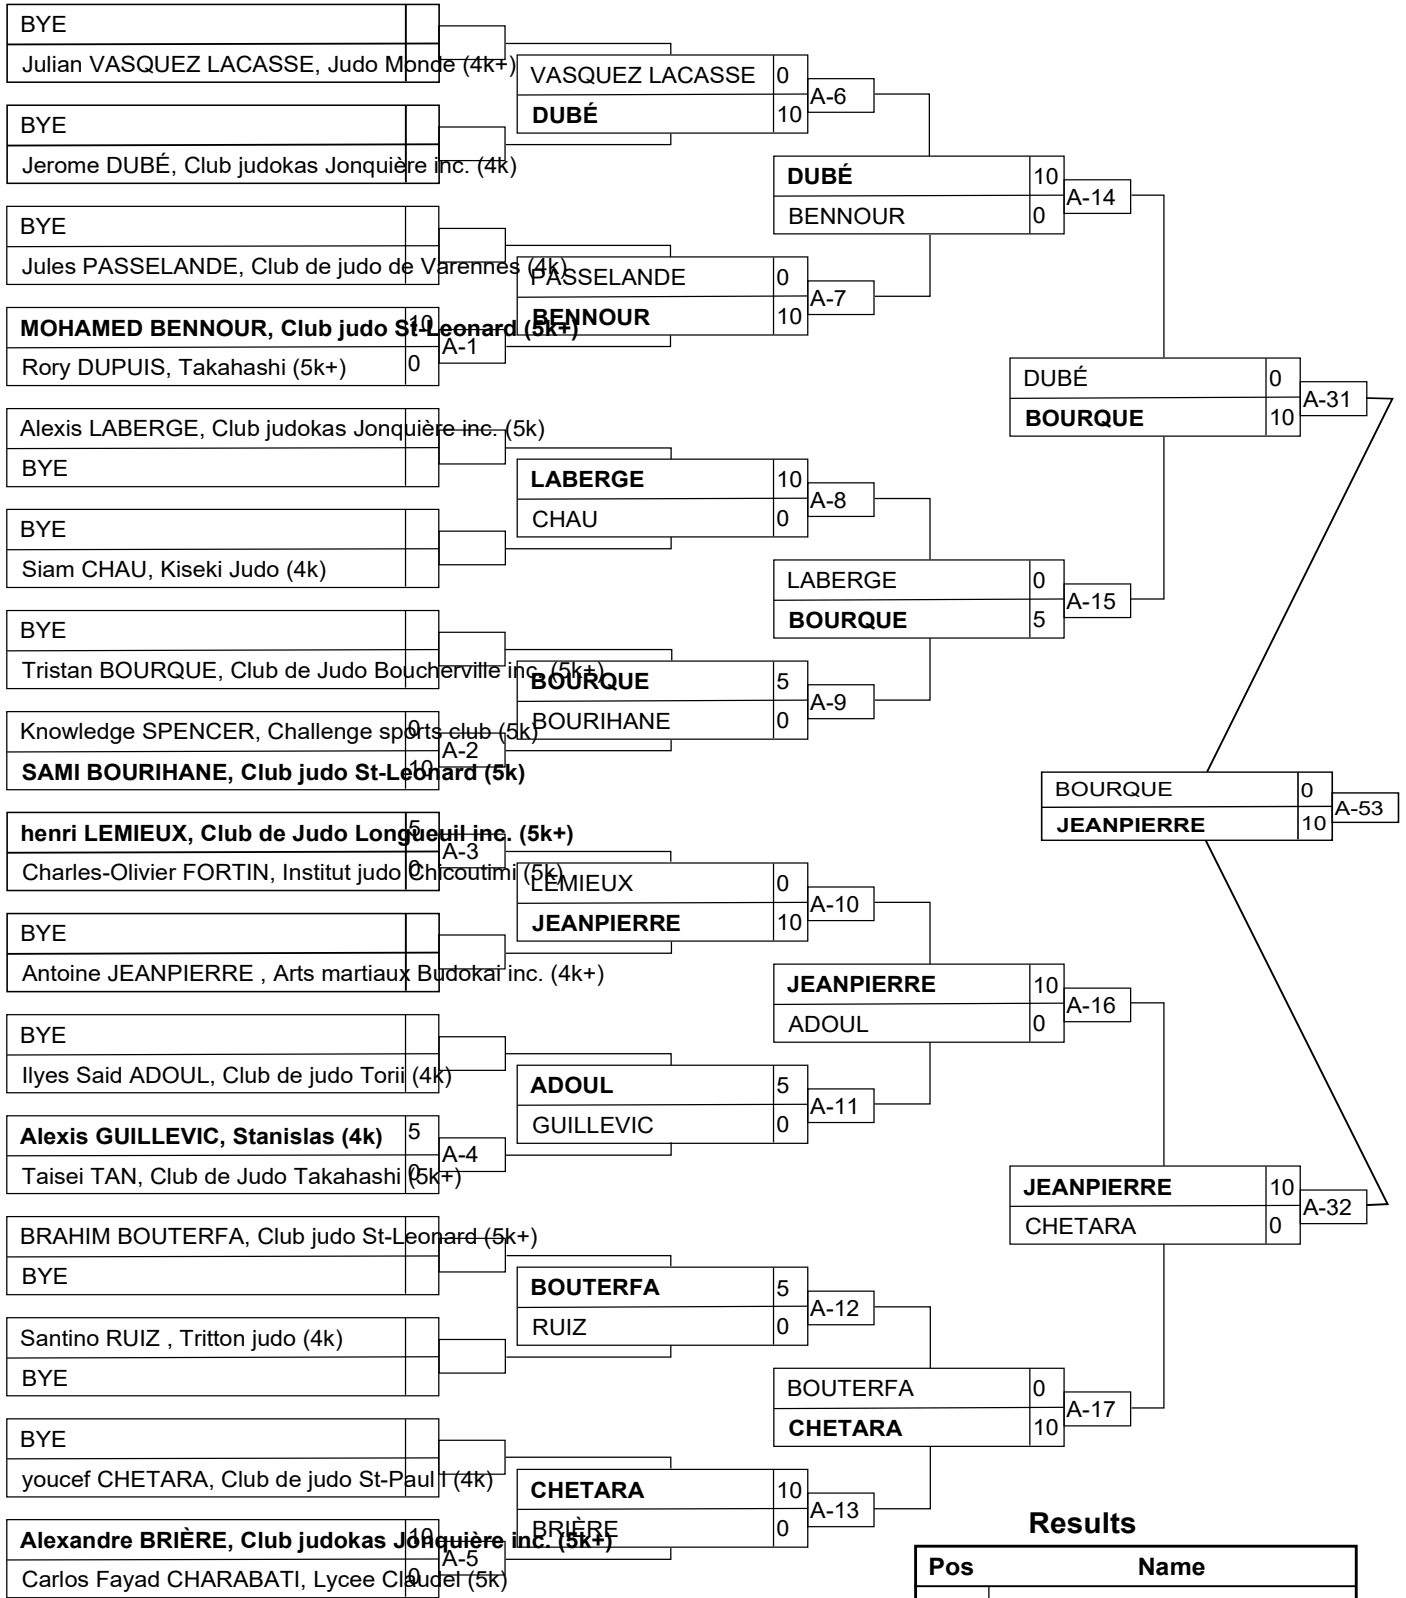

U12M -33

Results

Pos	Name
1	Antoine JEANPIERRE , Arts martiaux Budokai
2	Tristan BOURQUE, Club de Judo Boucherville
3	Jerome DUBÉ, Club judokas Jonquière inc. (4k)
3	MOHAMED BENNOUR, Club judo St-Leonard