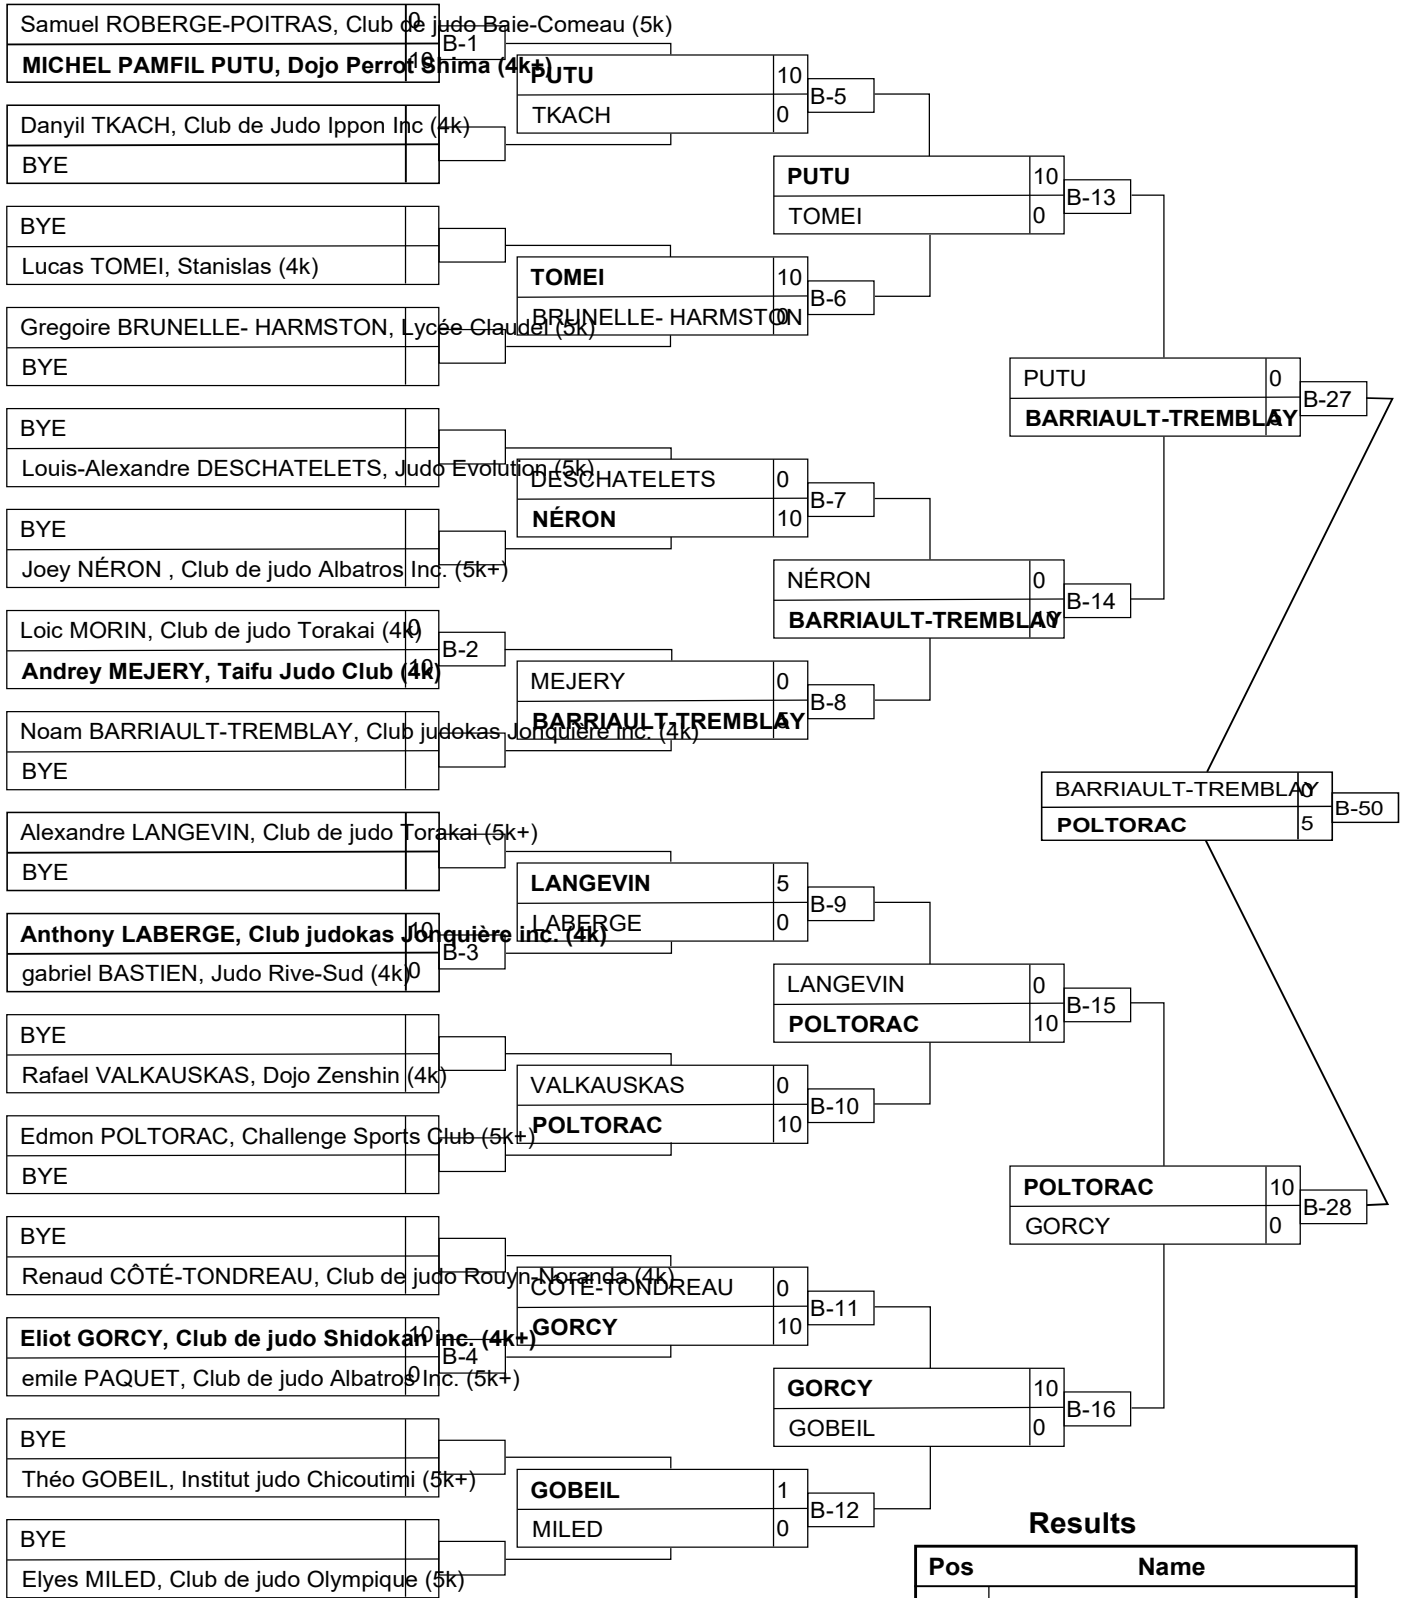

U12M -30

Results

Pos	Name
1	Edmon POLTORAC, Challenge Sports Club (5k+)
2	Noam BARRIAULT-TREMBLAY, Club judokas Jonquière Inc. (7k)
3	Andrey MEJERY, Taifu Judo Club (4k)
3	Anthony LABERGE, Club judokas Jonquière inc. (4k)